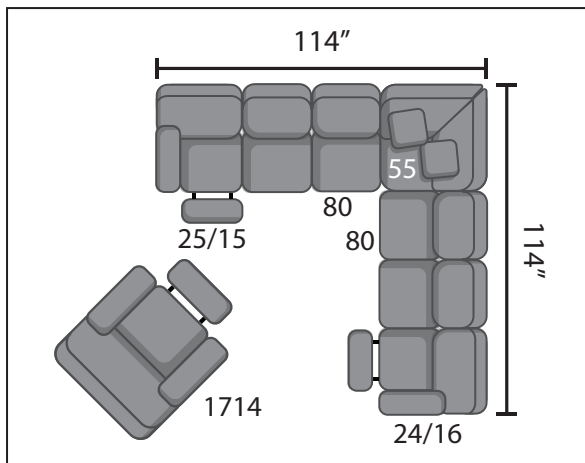

SEE THE POSSIBILITIES!

- 1714**
Rocker Recliner
- 1714S**
Swivel Rocker Recliner
- 1714P**
Power Rocker Recliner
- 2714**
Wall Hugger Recliner
- 2714P**
Power Wall Hugger Recliner
- 5714P**
Power Headrest Rocker Recliner

W 35" x D 41" x H 42"

- 714-31**
Double Reclining Sofa
- 714-31P**
Double Reclining Power Sofa
- 714-61P**
Power Headrest Sofa
- 714-61-95P**
Power Headrest Sofa with SoCozi
- 714-61P NL**
Power Headrest Sofa with Next Level
- 714-61-95P NL**
Power Headrest Sofa with SoCozi + Next Level

W 83" x D 41" x H 41"

- 714-21**
Double Reclining Loveseat
- 714-21P**
Double Reclining Power Loveseat
- 714-51P**
Power Headrest Loveseat
- 714-51-95P**
Power Headrest Loveseat with SoCozi
- 714-51P NL**
Power Headrest Loveseat with Next Level
- 714-51-95P NL**
Power Headrest Loveseat with SoCozi + Next Level

W 52" x D 41" x H 41"

- 714-25**
LAF Loveseat
- 714-25P**
Power LAF Loveseat
- 714-15P**
Power Headrest LAF Loveseat
- 714-15-95P**
Power Headrest LAF Loveseat with SoCozi
- 714-15P NL**
Power Headrest LAF Loveseat with NextLevel
- 714-15-95P NL**
Power Headrest LAF Loveseat with SoCozi + Next Level