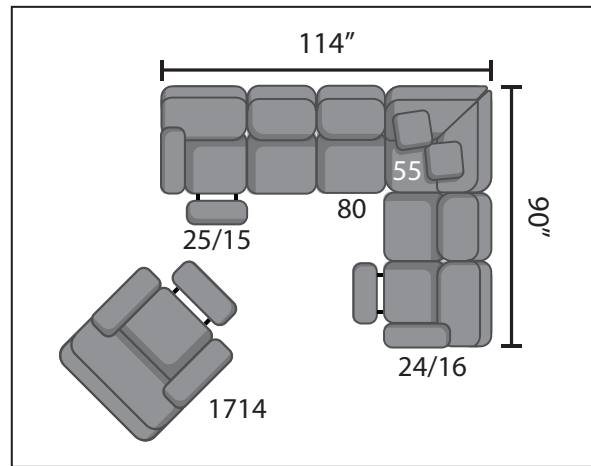

SEE THE POSSIBILITIES!

- **1714**
  Rocker Recliner
- **1714S**
  Swivel Rocker Recliner
- **1714P**
  Power Rocker Recliner
- **2714**
  Wall Hugger Recliner
- **2714P**
  Power Wall Hugger Recliner
- **5714P**
  Power Headrest Rocker Recliner

- **5714-95P**
  Power Headrest Rocker Recliner w/ SoCozi
- **6714P**
  Power Headrest Wall Hugger Recliner
- **6714-95P**
  Power Headrest Wall Hugger Recliner w/ SoCozi
- **6714P NL**
  Power Headrest Wall Hugger Recliner w/ Next Level
- **6714-95P NL**
  Power Headrest Wall Hugger Recliner w/ SoCozi + Next Level

W 35" x D 41" x H 42"

- **714-31**
  Double Reclining Sofa
- **714-31P**
  Double Reclining Power Sofa
- **714-61P**
  Power Headrest Sofa
- **714-61-95P**
  Power Headrest Sofa with SoCozi
- **714-61P NL**
  Power Headrest Sofa with Next Level
- **714-61-95P NL**
  Power Headrest Sofa with SoCozi + Next Level

W 83" x D 41" x H 41"

- **714-21**
  Double Reclining Loveseat
- **714-21P**
  Double Reclining Power Loveseat
- **714-51P**
  Power Headrest Loveseat
- **714-51-95P**
  Power Headrest Loveseat with SoCozi
- **714-51P NL**
  Power Headrest Loveseat with Next Level
- **714-51-95P NL**
  Power Headrest Loveseat with SoCozi + Next Level

W 62" x D 41" x H 41"

- **714-24**
  RAF Loveseat
- **714-24P**
  Power RAF Loveseat
- **714-16P**
  Power Headrest RAF Loveseat
- **714-16-95P**
  Power Headrest RAF Loveseat with SoCozi
- **714-16P NL**
  Power Headrest RAF Loveseat with NextLevel
- **714-16-95P NL**
  Power Headrest RAF Loveseat with SoCozi + Next Level

W 52" x D 41" x H 41"

- **714-25**
  LAF Loveseat
- **714-25P**
  Power LAF Loveseat
- **714-15P**
  Power Headrest LAF Loveseat
- **714-15-95P**
  Power Headrest LAF Loveseat with SoCozi
- **714-15P NL**
  Power Headrest LAF Loveseat with NextLevel
- **714-15-95P NL**
  Power Headrest LAF Loveseat with SoCozi + Next Level

W 52" x D 41" x H 41"

714 "METRO"