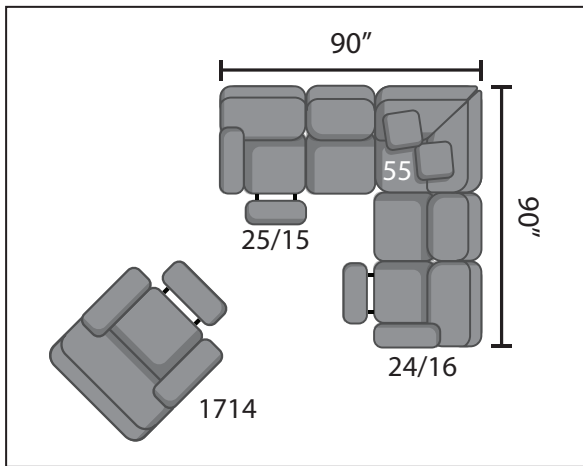

SEE THE POSSIBILITIES!

- 1714**
Rocker Recliner
- 1714S**
Swivel Rocker Recliner
- 1714P**
Power Rocker Recliner
- 2714**
Wall Hugger Recliner
- 2714P**
Power Wall Hugger Recliner
- 5714P**
Power Headrest Rocker Recliner

W 35" x D 41" x H 42"

- 714-31**
Double Reclining Sofa
- 714-31P**
Double Reclining Power Sofa
- 714-61P**
Power Headrest Sofa
- 714-61-95P**
Power Headrest Sofa with SoCozi
- 714-61P NL**
Power Headrest Sofa with Next Level
- 714-61-95P NL**
Power Headrest Sofa with SoCozi + Next Level

W 83" x D 41" x H 41"

- 714-21**
Double Reclining Loveseat
- 714-21P**
Double Reclining Power Loveseat
- 714-51P**
Power Headrest Loveseat
- 714-51-95P**
Power Headrest Loveseat with SoCozi
- 714-51P NL**
Power Headrest Loveseat with Next Level
- 714-51-95P NL**
Power Headrest Loveseat with SoCozi + Next Level

W 52" x D 41" x H 41"

- 714-25**
LAF Loveseat
- 714-25P**
Power LAF Loveseat
- 714-15P**
Power Headrest LAF Loveseat
- 714-15-95P**
Power Headrest LAF Loveseat with SoCozi
- 714-15P NL**
Power Headrest LAF Loveseat with NextLevel
- 714-15-95P NL**
Power Headrest LAF Loveseat with SoCozi + Next Level