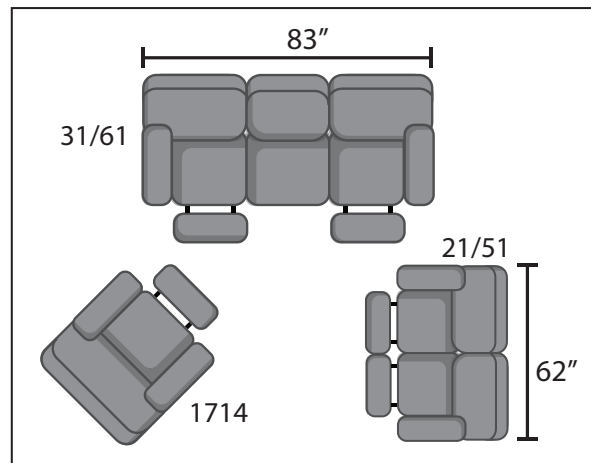

SEE THE POSSIBILITIES!

- 1714**
Rocker Recliner
- 1714S**
Swivel Rocker Recliner
- 1714P**
Power Rocker Recliner
- 2714**
Wall Hugger Recliner
- 2714P**
Power Wall Hugger Recliner
- 5714P**
Power Headrest Rocker Recliner

W 35" x D 41" x H 42"

- 714-31**
Double Reclining Sofa
- 714-31P**
Double Reclining Power Sofa
- 714-61P**
Power Headrest Sofa
- 714-61-95P**
Power Headrest Sofa with SoCozi
- 714-61P NL**
Power Headrest Sofa with Next Level
- 714-61-95P NL**
Power Headrest Sofa with SoCozi + Next Level

W 83" x D 41" x H 41"

- 714-21**
Double Reclining Loveseat
- 714-21P**
Double Reclining Power Loveseat
- 714-51P**
Power Headrest Loveseat
- 714-51-95P**
Power Headrest Loveseat with SoCozi
- 714-51P NL**
Power Headrest Loveseat with Next Level
- 714-51-95P NL**
Power Headrest Loveseat with SoCozi + Next Level

W 52" x D 41" x H 41"

- 714-25**
LAF Loveseat
- 714-25P**
Power LAF Loveseat
- 714-15P**
Power Headrest LAF Loveseat
- 714-15-95P**
Power Headrest LAF Loveseat with SoCozi
- 714-15P NL**
Power Headrest LAF Loveseat with NextLevel
- 714-15-95P NL**
Power Headrest LAF Loveseat with SoCozi + Next Level